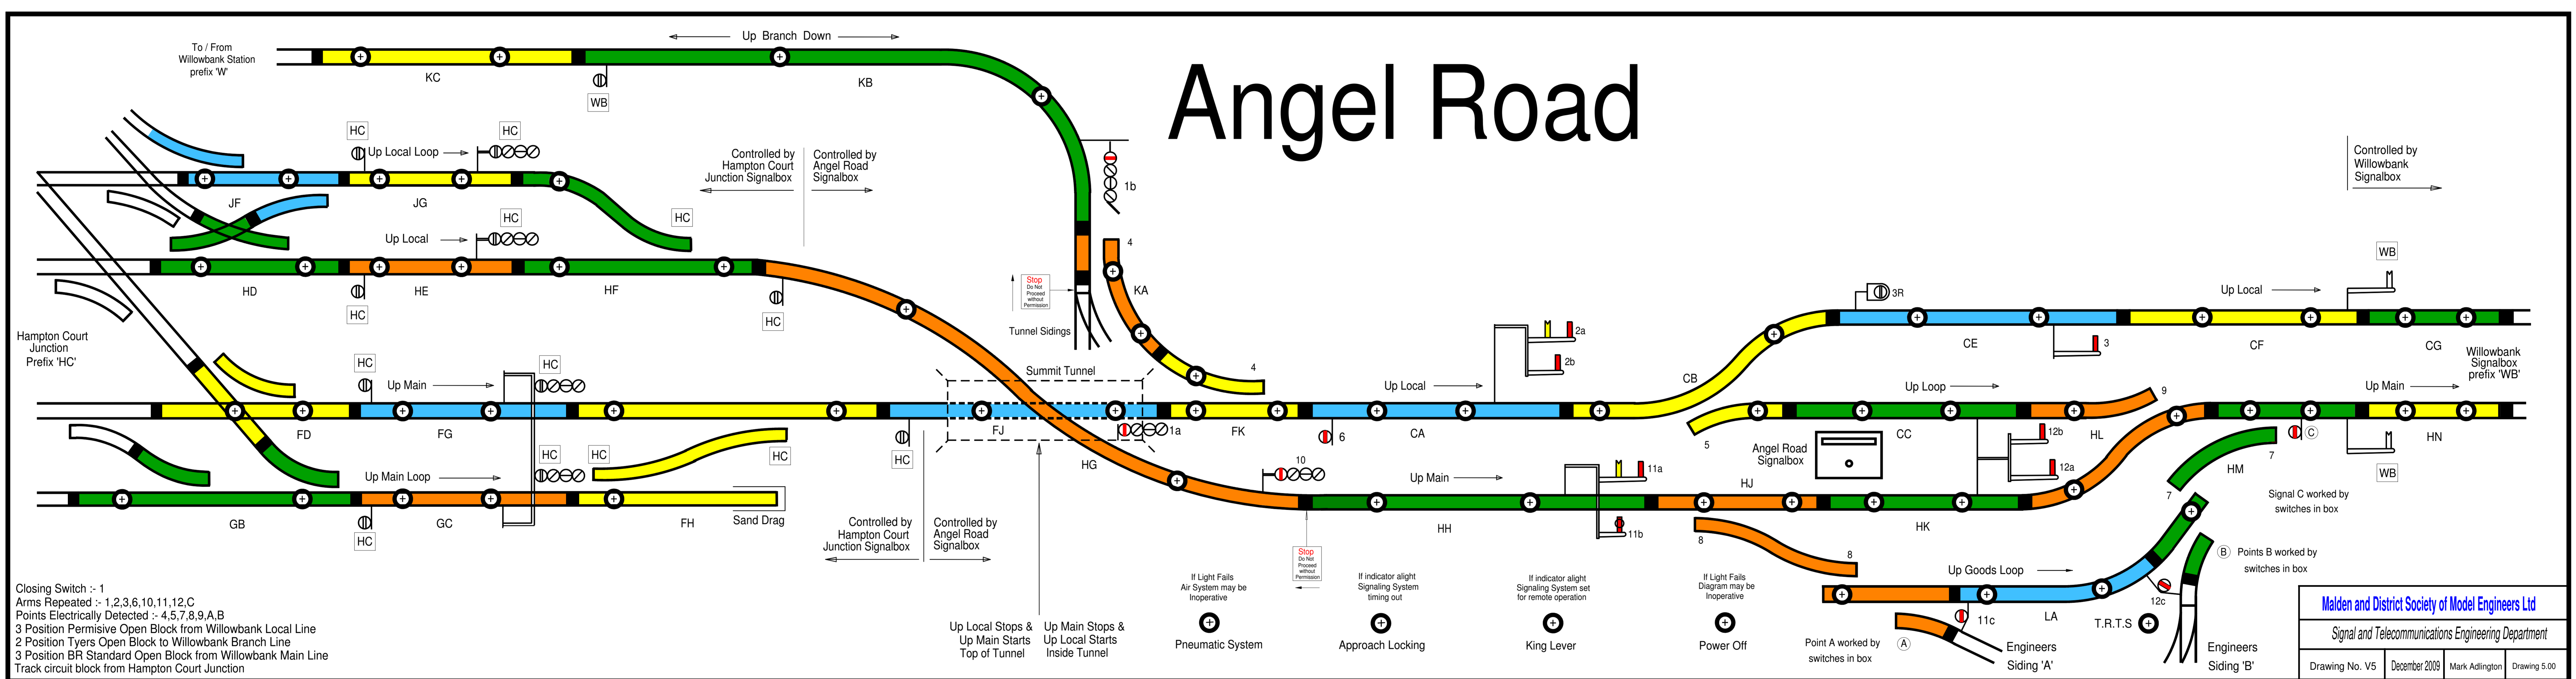

# Angel Road

Malden and District Society of Model Engineers Ltd  
 Signal and Telecommunications Engineering Department  
 Drawing No. V5 December 2008 Mark Adlington Drawing 5.00

59.059